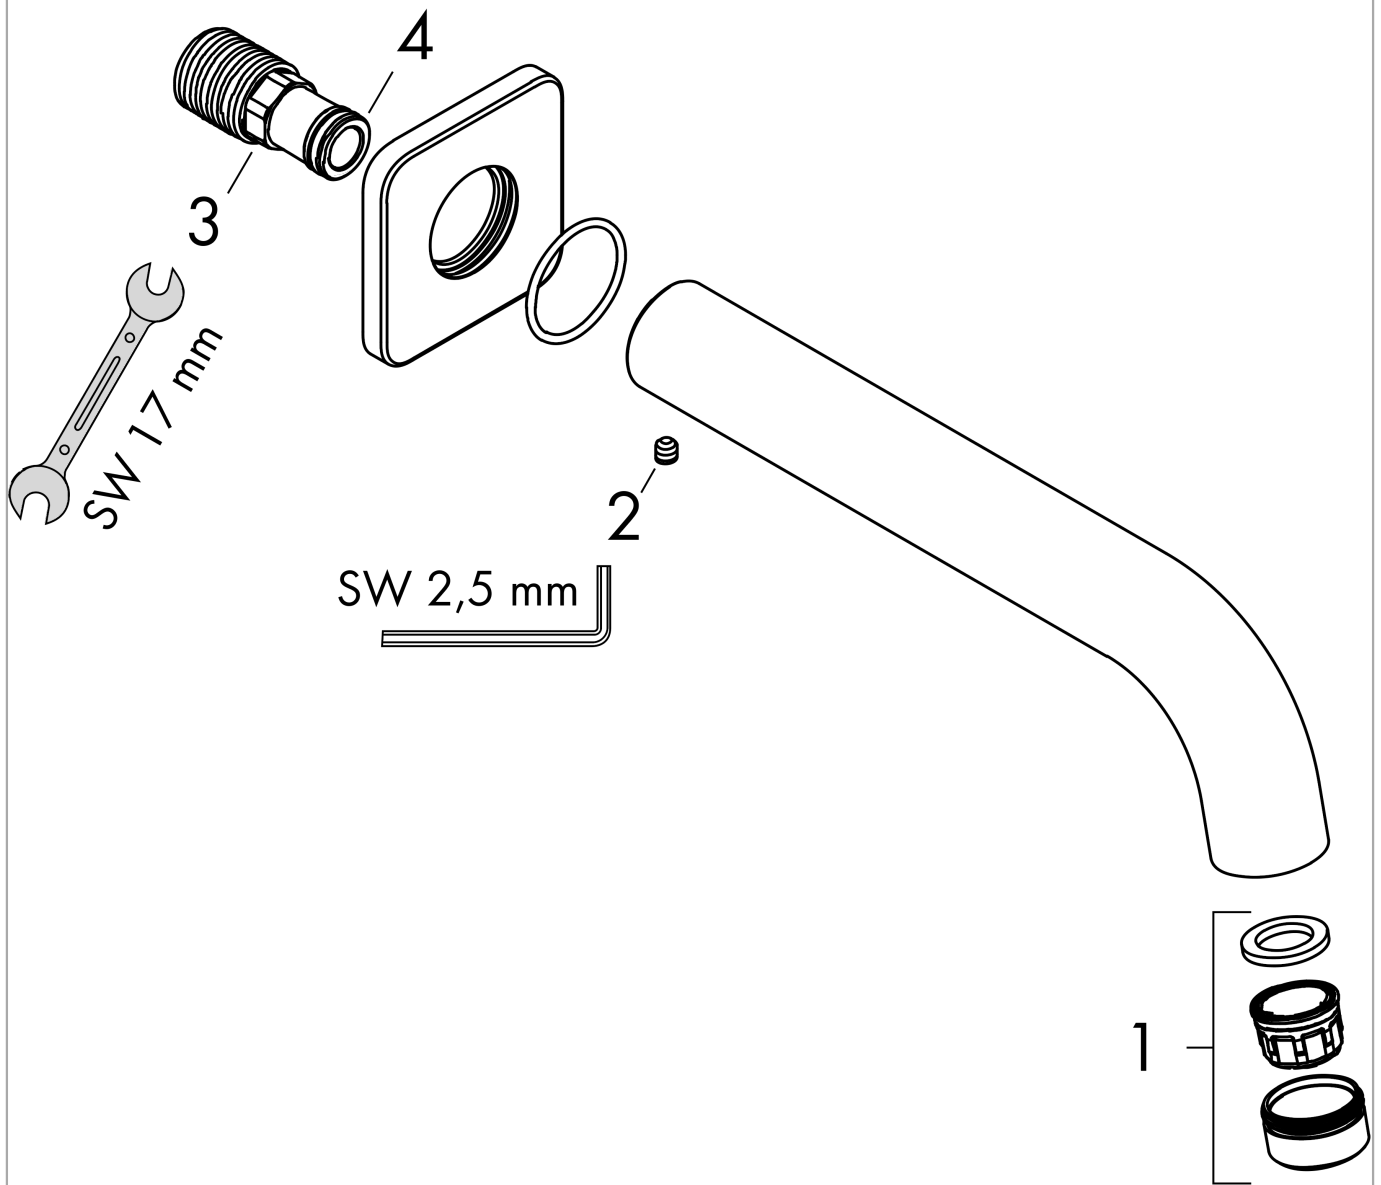

#### Scale drawing

#### Flowchart

The consumption was measured in combination with the appropriate fittings (thermostat/mixer/ in-wall valve) to reflect actual application in practice.

Vernis Shape  
 Bath spout  
 Surfaces: **Matt Black**    Article Number: **71460670**

## Exploded Drawing

Year of production: >04/21

Vernis Shape

Bath spout

Surfaces: **Matt Black** Article Number: **71460670**

## Spare part list

Year of production: &gt;04/21

Pos.	Description	Article Number	Price	PU
1	aerator M24x1 (38 l/min)	92513670	-	1
2	hollow set screw M5x5	98446000	-	1
3	connecting thread G½	93726000	-	1
4	O-ring 13x2	98128000	-	1