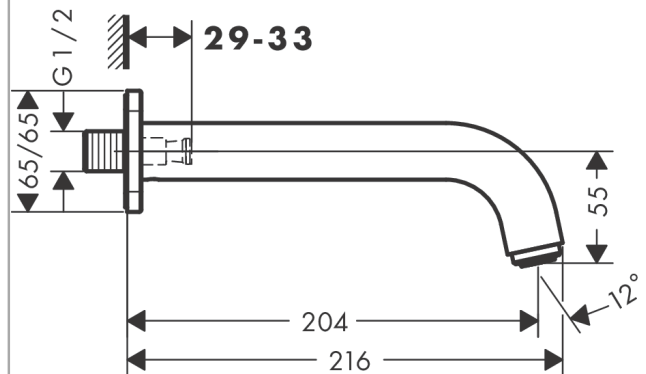

##### product features

- 1 function
- with escutcheon
- projection 204 mm
- wall-mounted
- maximum flow rate at 3 bar: 21,7 l/min
- connection dimension: G 1/2
- spray type: normal spray

#### Flowchart

The consumption was measured in combination with the appropriate fittings (thermostat/mixer/ in-wall valve) to reflect actual application in practice.

Vernis Shape  
 Bath spout  
 Surfaces: **Matt Black**    Article Number: **71460670**